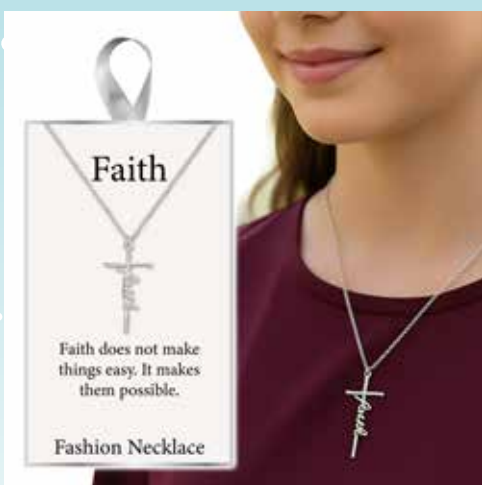

M13-1

I LOVE YOU MOM RING DISH

0%	10%	20%
\$5.75	\$6.50	\$7.25
SUGGESTED RETAIL WITH PROFIT		

M13-2

FAITH SILVER CROSS NECKLACE

0%	10%	20%
\$5.75	\$6.50	\$7.25
SUGGESTED RETAIL WITH PROFIT		

M14-1

MOM BLUE EMERALD NECKLACE