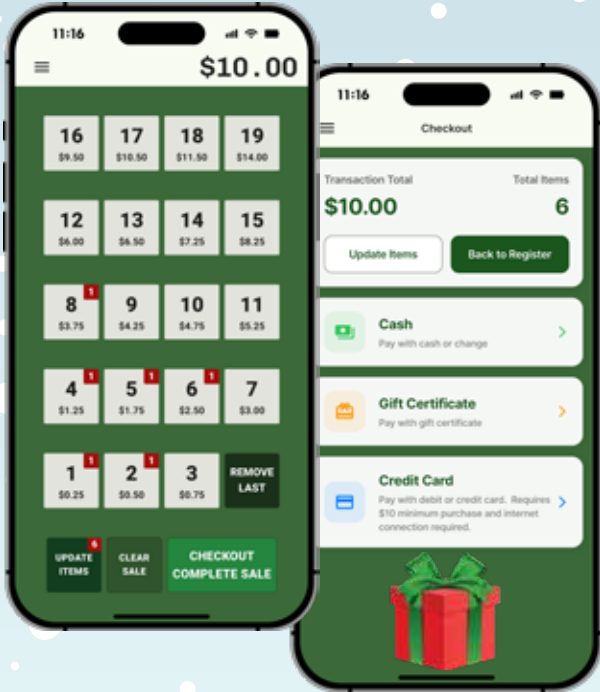

Search: "holiday shop cash register"

Chairperson Portal

- View Live UPS Tracking
- Easily place your re-orders online!
- Support Materials – access and print extra forms if you need something ASAP!
- Instant Invoicing – easily calculate your invoice online – it's quick & simple!
- Live customer support
  We are just a phone call away!

Checkout made EASY!

*"We have an App for that!"
Makes checkout 3x FASTER!*

CREDIT CARD PROCESSING ON OUR SMARTPHONE APP!

Great for night & weekend sales