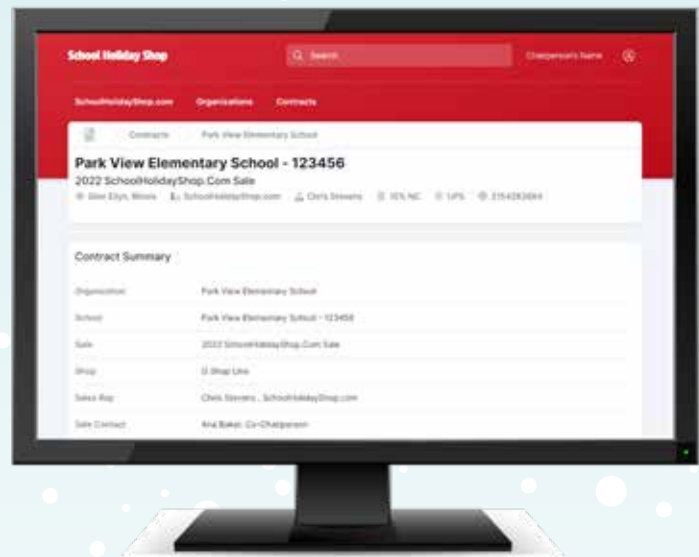

Search: "holiday shop cash register"

Chairperson Portal

- View Live UPS Tracking
- Easily place your re-orders online!
- Support Materials – access and print extra forms if you need something ASAP!
- Instant Invoicing – easily calculate your invoice online – it's quick & simple!
- Live customer support
  We are just a phone call away!

Checkout made EASY!

*"We have an App for that!"
Makes checkout 3x FASTER!*

CREDIT CARD PROCESSING ON OUR SMARTPHONE APP!

Great for night & weekend sales

GIFT CERTIFICATES ARE AVAILABLE

Gift Certificates are a great option if a family prefers to use a credit card instead of sending their child to school with cash. In addition, they can email family members to sponsor their child. A sponsor/family member can purchase the gift certificate online and have it emailed back to the child's family for their child to use at the holiday shop.