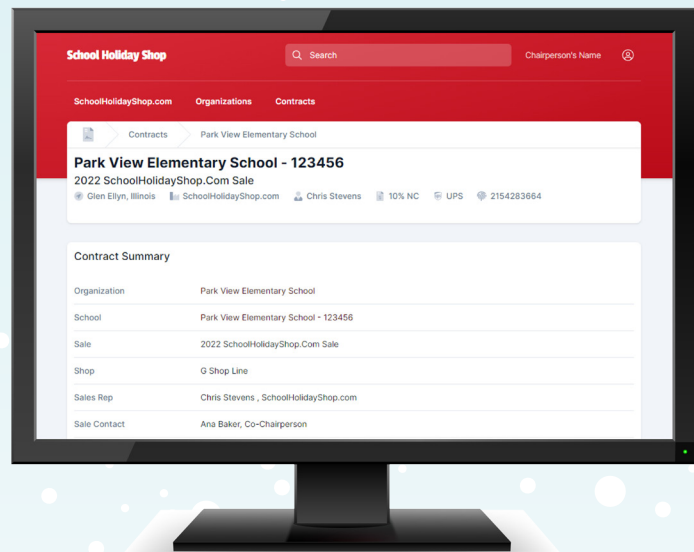

Checkout made EASY!

*"We have an App for that!"
Makes checkout 3x FASTER!*

CREDIT CARD PROCESSING ON OUR SMARTPHONE APP!

Great for night & weekend sales