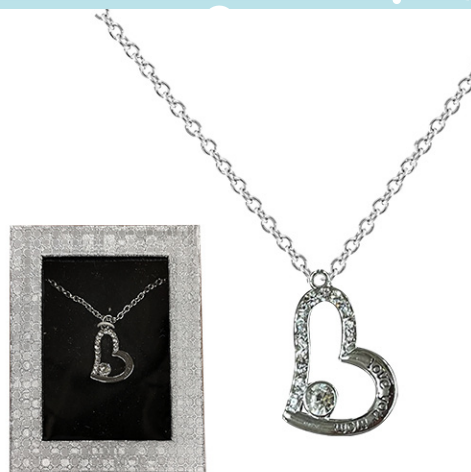

M13-1

I LOVE YOU TO THE MOON KEYCHAIN

0%	10%	20%
\$5.50	\$6.00	\$7.00
SUGGESTED RETAIL WITH PROFIT		

M13-2

GOLD GEMSTONE CROSS NECKLACE

0%	10%	20%
\$5.50	\$6.00	\$7.00
SUGGESTED RETAIL WITH PROFIT		

M14-1

I LOVE YOU MOM HEART NECKLACE

0%	10%	20%
\$6.00	\$6.75	\$7.50
SUGGESTED RETAIL WITH PROFIT		

M14-2

I LOVE YOU GRANDMA HEART NECKLACE

0%	10%	20%
\$6.00	\$6.75	\$7.50
SUGGESTED RETAIL WITH PROFIT		

M15-1

I LOVE YOU BEARY MUCH GLASS BEAR FIGURINE