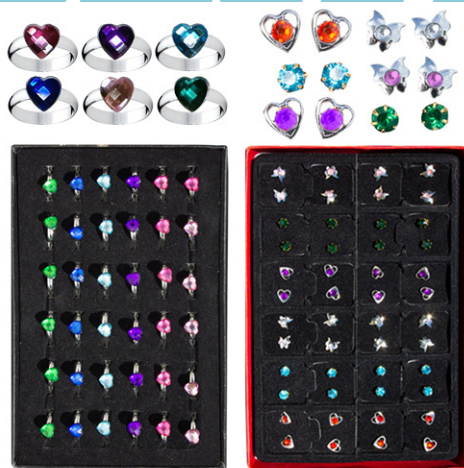

0%	10%	20%
\$0.50	\$0.50	\$0.50

SUGGESTED RETAIL WITH PROFIT

C3-1

NEON SLIME TIME

0%	10%	20%
\$0.75	\$0.75	\$1.00

SUGGESTED RETAIL WITH PROFIT

C4-1

TIFFANY RINGS

0%	10%	20%
\$1.00	\$1.00	\$1.25

SUGGESTED RETAIL WITH PROFIT

C4-2

TIFFANY EARRINGS

0%	10%	20%
\$1.00	\$1.00	\$1.25

SUGGESTED RETAIL WITH PROFIT

C4-3

SUPER SONIC HIGH BOUNCE BALLS