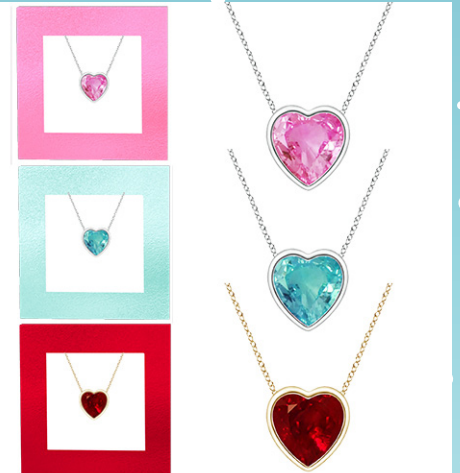

0%	10%	20%
\$4.50	\$5.00	\$5.50
SUGGESTED RETAIL WITH PROFIT		

C12-1

GLITTER ICE CREAM NAIL POLISH

0%	10%	20%
\$5.00	\$5.50	\$6.00
SUGGESTED RETAIL WITH PROFIT		

C12-2

LIGHT UP TIRE BALL

0%	10%	20%
\$5.00	\$5.50	\$6.00
SUGGESTED RETAIL WITH PROFIT		

C13-1

JEWELS FROM THE HEART NECKLACE

0%	10%	20%
\$5.50	\$6.00	\$7.00
SUGGESTED RETAIL WITH PROFIT		

C13-2

HUGGABLE HEDGEHOG PLUSH

0%	10%	20%
\$5.50	\$6.00	\$7.00
SUGGESTED RETAIL WITH PROFIT		

C14-1

JUMBO BUBBLE FISH